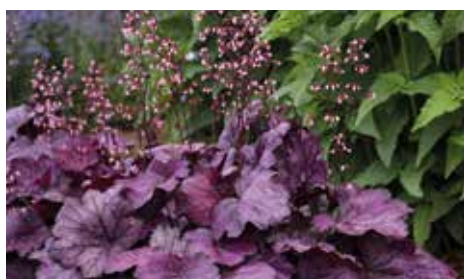

Heuchera
Wild Rose

40 | ☀️ | ❄️+ | TC | 🚚 8-40

JAN	FEB	MAR	APR	MAY	JUN	JUL	AUG	SEP	OCT	NOV	DEC